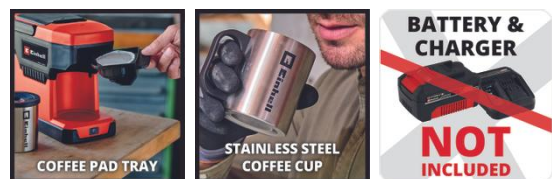

Logistic Data

- Product weight (kg) 1.17
- Gross weight (kg) 1.74
- Dimensions single packaging 322 x 185 x 267 mm
- Pieces per export carton 4 Pieces
- Gross weight of export carton 9.7 kg
- Dimensions export carton 655 x 380 x 282 mm
- Container quantity (20"/40"/40"HC) 1632 | 3360 | 3780