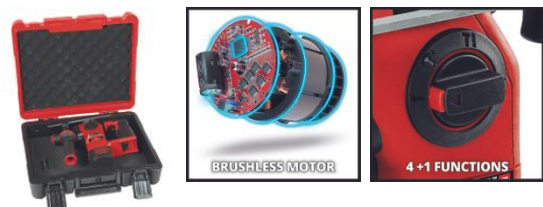

Logistic Data

- Pieces per export carton	4 Pieces
- Gross weight export carton	18.2 kg
- Tool weight	2.12 kg
- Gross Weight	4.38 kg
- Dimensions single packaging	400 x 360 x 120 mm
- Dimensions export carton	505 x 415 x 375 mm
- Container quantity (20"/40"/40"HC)	1416 | 2996 | 3480