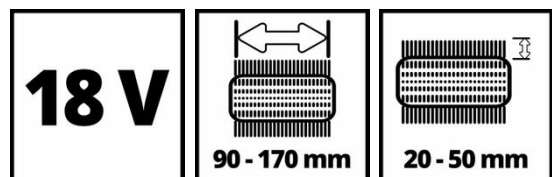

Logistic Data

- Product weight (kg) 1.19
- Gross weight (kg) 2.81
- Dimensions single packaging 485 x 190 x 240 mm
- Pieces per export carton 6 Pieces
- Gross weight of export carton 19.2 kg
- Dimensions export carton 590 x 500 x 490 mm
- Container quantity (20"/40"/40"HC) 1008 | 2208 | 2760