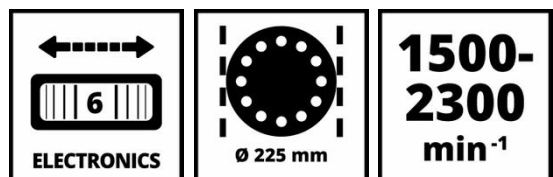

Logistic Data

- Product weight (kg)	2.71
- Gross weight (kg)	4.76
- Dimensions single packaging	357 x 260 x 269 mm
- Pieces per export carton	2 Pieces
- Gross weight export carton	10.5 kg
- Dimensions export carton	540 x 365 x 280 mm
- Container quantity (20"/40"/40"HC)	978 | 2064 | 2428