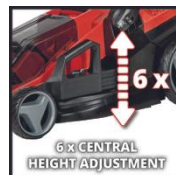

Logistic Data

- Gross weight (kg) 17.42
- Product weight (kg) 13.35
- Dimensions single packaging 765 x 490 x 385 mm
- Pieces per export carton 1 Pieces
- Gross weight export carton 17.42 kg
- Dimensions export carton 765 x 490 x 390 mm
- Container quantity (20"/40"/40"HC) 165 | 360 | 432