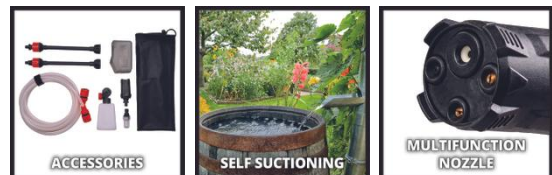

Technical Data

- Permissible pressure	24 bar
- Delivery rate	240 L/h
- Max. water temperature	40 °C
- Max. inlet water pressure	5 bar