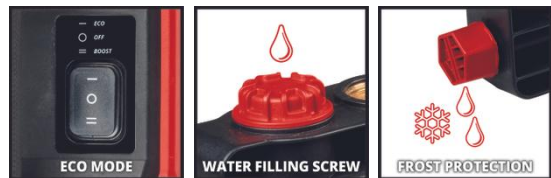

Technical Data

- Max. delivery capacity 2800 L/h
- Max. suction height 6 m
- Max. delivery height / - pressure 25 m / 2.5 bar
- Max. water temperature 35 °C
- Connection suction side 33,3mm (R1 AG)
- Connection pressure side 33,3mm (G1 IG)