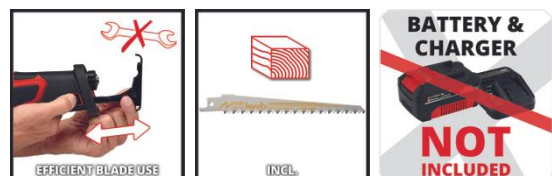

Logistic Data

- Product weight 2.06 kg
- Gross weight single packaging 2.71 kg
- Dimensions single packaging 445 x 175 x 110 mm
- Pieces per export carton 4 Pieces
- Gross weight export carton 11.85 kg
- Dimensions export carton 460 x 370 x 240 mm
- Container quantity (20"/40"/40"HC) 2664 | 5484 | 6656