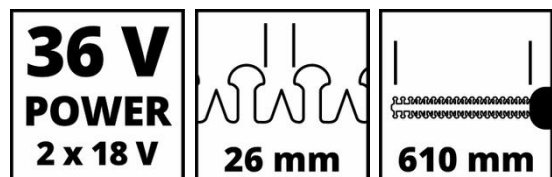

Technical Data

- Cutting length 610 mm
- Blade length 670 mm
- Spacing between teeth 26 mm
- Cuts per minute 2400 min⁻¹

Logistic Data

- Product weight 2.8 kg
- Gross weight single packaging 4.25 kg
- Dimensions single packaging 1100 x 233 x 148 mm
- Pieces per export carton 4 Pieces
- Gross weight export carton 18.5 kg
- Dimensions Export Carton 1110 x 475 x 225 mm
- Container quantity (20"/40"/40"HC) 864 | 1728 | 2112