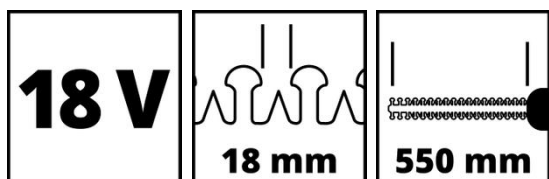

Einhell

EXPERT

POWER X-CHANGE

Cordless Hedge Trimmer

ARCURRA 18/55

Item No.: 3410920

Ident No.: 21031

Bar Code: 4006825635935

The Einhell ARCURRA 18/55 Cordless Hedge Trimmer is a powerful member of the Power X-Change family from Einhell and features laser-cut and diamond-ground steel blades. The ergonomic, narrow handle of the ARCURRA 18/55 is equipped with a micro-switch. The metal gearing ensures that this unit is built to last. The aluminum cover over the cutters protects the blades, and the sturdy cutter guard offers protection during storage and transport. Also included in the delivery is an impact protection guard with a holder for wall mounting and a practical collector for clippings. The unit is supplied without a battery and charger, which are available separately. An 18 V Power X-Change battery is required for operation of the Einhell ARCURRA 18/55.

Features & Benefits

- Member of the Power X-Change family, 1x18V batteries necessary
- Blades made of laser-cut and diamond-ground steel
- Ergonomic, small front handle with micro switches
- Metal gearing for a long life
- Cutting collector
- Aluminium cover over cutters
- Shock guard with holder for wall mount
- Sturdy cutter guard for storage and transportation
- Supplied without battery and charger (available separately)

Technical Data

- Cutting length	550 mm
- Blade length	620 mm
- Spacing between teeth	18 mm
- Cuts per minute	2400 min⁻¹

Logistic Data

- Product weight	2.85 kg
- Gross weight single packaging	4.29 kg
- Dimensions single packaging	1030 x 200 x 145 mm
- Pieces per export carton	4 Pieces
- Gross weight export carton	17.16 kg
- Dimensions Export Carton	1050 x 420 x 225 mm
- Container quantity (20"/40"/40"HC)	1044 | 2160 | 2400