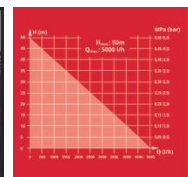

Einhell

CLASSIC

Garden Pump

GC-GP 1250 N/1

Item No.: 4180350

Ident No.: 21022

Bar Code: 4006825637281

The Einhell GC-GP 1250 N/1 garden pump with a stainless steel look has a powerful 1,200 W rating for delivering up to 5,000 l of clean water per hour. The practical handle on the garden pump makes it easy to transport to the cistern, rain barrel or well. There is an On/Off switch for activating the garden pump. The pump has a water filler opening and a practical water filling indicator. Residual water can be completely emptied out through the water drain screw, so that the pump is protected from frost when stowed away. The thermo protection preserves the pump against overload damage during use. The garden pump also has high-quality mechanical sealings.

Technical Data

- | | |
|-------------------------------------|-------------------|
| - Mains supply | 220-240 V 50 Hz |
| - Power | 1200 W |
| - Max. delivery capacity | 5000 L/h |
| - Max. delivery height / - pressure | 50 m / 5 bar |
| - Max. suction height | 8 m |
| - Max. water temperature | 35 °C |
| - Suction connection | 42mm (R11/4 AG) |
| - Pressure connection | 33,3mm (R1 IG) |
| - Power cord | 150 cm H07RN-F |

Logistic Data

- | | |
|--------------------------------------|--------------------|
| - Product weight | 9.8 kg |
| - Gross weight single packaging | 11.3 kg |
| - Dimensions single packaging | 485 x 235 x 315 mm |
| - Pieces per export carton | 1 Pieces |
| - Gross weight export carton | 11.2 kg |
| - Dimensions export carton | 465 x 233 x 325 mm |
| - Container quantity (20"/40"/40"HC) | 655 1210 1510 |