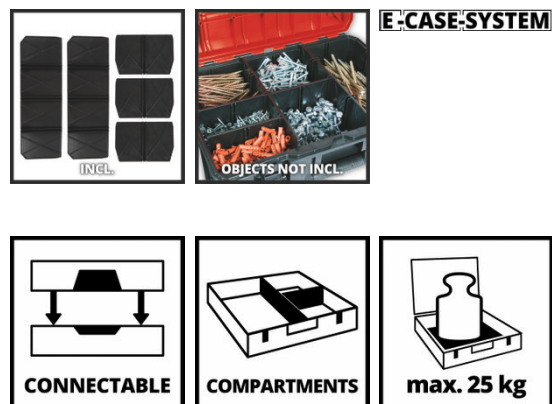

Logistic Data

- Product weight (kg)	2.01
- Gross weight (kg)	2.13
- Dimensions single packaging	445 x 329 x 130 mm
- Pieces per export carton	4 Pieces
- Gross weight of export carton	9.43 kg
- Dimensions export carton	465 x 355 x 565 mm
- Container quantities (20"/40"/40"HC)	1232 | 2576 | 2576