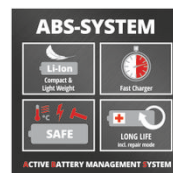

Einhell

EXPERT

Cordless Impact Drill

**TE-CD 18/40 Li-i +64
(2x2,0Ah)**

Item No.: 4513992

Ident No.: 21010

Bar Code: 4006825658743

The TE-CD 18/40 Li-i +64 (2x2.0Ah) cordless impact drill/driver is a member of the high-performance Power X-Change family. The 2-speed gearing is ideal for powerful drilling and screwdriving with a torque of up to 40 Nm. Features include an impact drilling function. For all its power, the tool's electronic speed control with 21 torque settings ensures that it can be adjusted to each material and application. An integrated LED light provides an optimum view of the work area. It is permanently ready-for-use thanks to its lithium-ion technology with zero self-discharge. This product comes in a practical case with two 2.0 Ah PXC batteries, a high-speed charger and a 64-piece set of accessories.

Features & Benefits

- A member of the Power X-Change family
- 2-speed gearing for powerful drilling and screwing
- Speed electronics for material and application suitable working
- Always Ready-for-use due to Li-ion technology without discharging
- LED lighting for optimum operation in dark areas
- Impact drilling function for universal operation included
- Supplied with two 2.0 Ah batteries and a high-speed charger
- Supplied in a practical case and with an accessory of 64 pieces

Technical Data

- Accumulator	18 V | 2000 mAh | Li-Ion
- Charging time	40min
- Number of gears	2
- Idle speed (gear 1)	0-400 min⁻¹
- Idle speed (gear 2)	0-1500 min⁻¹
- Max. torque hard	40 Nm
- Number of torque steps	21 settings
- Drill chuck	13 mm | single sleeve
- Drilling capacity in concrete	10 mm
- Impact rate (gear 1)	0-6400 min⁻¹
- Impact rate (gear 2)	0-24000 min⁻¹
- Number of accumulators	2 Pieces

Logistic Data