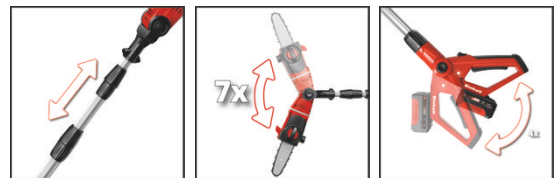

Technical Data

- Sword length	200 mm
- Cutting length	170 mm
- Cutting speed	3.76 m/s
- Length of telescope bar	183 - 277 cm