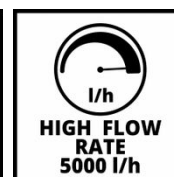

Einhell

EXPERT PLUS

Cordless Clear Water Pump

GE-SP 18 Li - Solo

Item No.: 4181500

Ident No.: 21010

Bar Code: 4006825651379

The GE-SP 18 Li cordless clean water pump is a high-performance member of the high-quality lithium-ion powered Power X-Change family. The pump can be used with flexibility wherever you want to move water without using a connection to the power supply. Ideal for pumping out or repumping clean water at up to 5,000 liters per hour thanks to the high-performance motor. The pump is equipped with a long cable connection to the separate splash-proof battery box with a suspension device, wall-mounting facility and practical cable storage holder. One 18 V PXC rechargeable battery is required for operation, which is not supplied with the product. The battery and charger are available separately.

Features & Benefits

- A member of the Power X-Change family, 1x18V battery required
- Flexible battery box with integrated cable storage holder
- Long cable connection for greater immersion depth
- Powerful motor generates high flow rate
- High-quality pump housing made of impact-resistant plastic
- Easily accessible hose connection on top of the pump
- Supplied without battery and charger (available separately)

Technical Data

- Max. delivery height 8 m
- Max. delivery capacity 5000 L/h
- Max. immersion depth 4 m
- foreign particle size 0 mm
- Max. pressure 0.8 bar
- Max. water temperature 35 °C
- Connection pressure side 33,3mm (G1 AG)

Logistic Data

- Product weight (kg) 2.55
- Gross weight (kg) 3.68
- Dimensions single packaging 330 x 258 x 265 mm
- Pieces per export carton 4 Pieces
- Gross weight of export carton 15.22 kg
- Dimensions export carton 530 x 340 x 540 mm
- Container quantities (20"/40"/40"HC) 1080 | 2300 | 2300