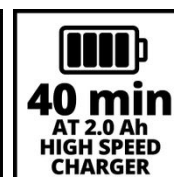

Features & Benefits

- Battery system - Power X-Change
- Battery charge level indicator with 3 LEDs
- Batteries can be used for other Power X-Change products
- System high-speed chargers included
- Dead man's safety switch
- Infinitely adjustable second handle
- Telescopic long handle, infinitely adjustable
- Replaceable brushes (1x nylon and 1x steel included)
- Guide wheel
- Soft grip

Technical Data

- Diameter of brush 100 mm
- Idle speed 1200 min⁻¹
- Accumulator 18 V | 2000 mAh | Li-Ion

Logistic Data

- Product weight (kg) 2.4
- Gross weight (kg) 3.7
- Dimensions single packaging 855 x 200 x 120 mm
- Pieces per export carton 4 Pieces
- Gross weight of export carton 15.4 kg
- Dimensions export carton 1000 x 420 x 280 mm
- Container quantity (20"/40"/40"HC) 898 | 1728 | 2160