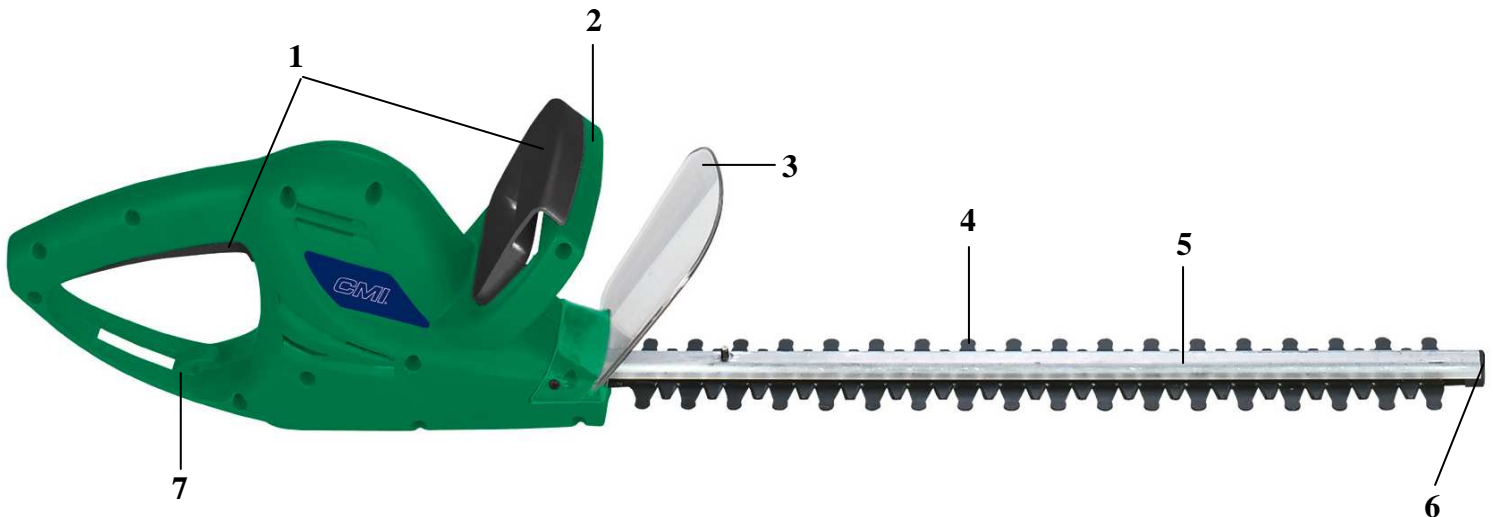

Hedge Trimmer HS 551

Art.-No.: 34.035.52**bar code:** 4006825507317**sales unit:** 4 pcs

A practical helper to neatly cut even the thickest hedges. Silent, safe and environmentally friendly in its use: The driving gear provides high cutting efficiency and an effective cut-off in case overload. The counter rotating, double bladed cutting knives are made of precision sharpened special steel. The ON/OFF (dead man's) switch and a large hand protection shield warrant a safe operation. Supplied with a sturdy knife protection cover.

Features:

- ON/OFF-dead man's safety switch (1)
- Additional handle for optimal handling (2)
- Large hand protection shield (3)
- Counter rotating, double safety blades made of precise sharpened special steel (4)
- Protection sleeve (not illustrated)
- Aluminium knife cover (5)
- Impact protection (6)
- Cable strain relief (7)
- **Two-hand safety switch with blade stop in less than 0,5 sec.**
- **Metal gearing for long life**

Technical data:

- Mains: 230 V ~ 50 Hz
- Power: 550 watts
- Cutting length: 46,5 cm
- Sword length: 53 cm
- Teeth spacing: 18 mm
- Cuts per minute: 3200
- Weight: 3,5 kg
- Packing dimensions: 1000 x 160 x 190 mm