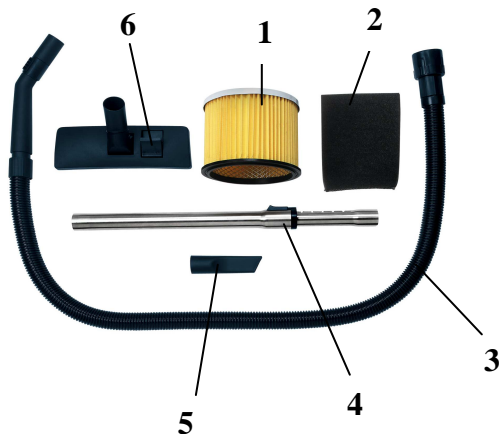

Wet and Dry Vacuum Cleaner INOX 30

Art.-No.: **23.420.51**

bar code: 4006825507102

sales unit: 1 pc

Wet and dry cleaner with integrated power socket for automatically cleaning (5 sec. release delay), 1,5 m flexible tube system Ø 36 mm, 30 ltr. stainless steel vessel, a lot of accessories, 4 guide rolls, carrying handle, 4 m mains cable.

Technical data:

- Mains: 230 V ~ 50 Hz
- Input power: 1400 watts + 2000 watts (for plug)
- Water gage: 1500 mm
- Weight: 7,5 kg
- Packing dimensions: 355 x 355 x 645 mm

Standard accessory:

- 1 long-term filter (1)
- 1 foam filter (2)
- 1 suction hose Ø 36 mm (3)
- 1 telescopic tube Ø 36 mm (4)
- 1 crevice nozzle (5)
- 1 combi nozzle (6)
- **1 integrated power socket (7)**

As special accessory available:

- Long-term filter **Art.-No.: 23.511.11**
bar code: 4006825236279
- Foam filter **Art.-No.: 23.511.30**
bar code: 4006825236132

Abbildungen können nicht im Serien-Lieferumfang enthaltenes Zubehör darstellen / Illustrations can contain accessories, which are not included in standard extent of delivery.