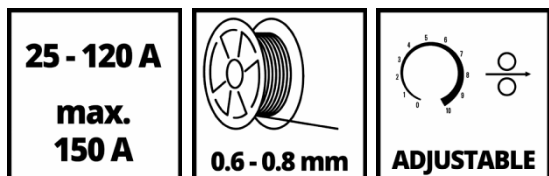

Features

- 6-steps welding current regulation
- Infinitely adjustable 2-roller wire feed
- Mobile
- Fan cooling
- Thermal overload cut-out with pilot lamp
- Hose package incl. welding torch
- Earth cable incl. earth terminal
- Belt system for fastening the gas cylinder
- Shielding gas hose
- Pressure reducer
- Welding screen

Technical Data

- Mains supply	230 V | 50 Hz
- Welding current	25 - 120 A
- Welding current regulation	6 settings
- No-load voltage	36 V
- Fuse	16 A
- Welding wire diameter	0.6 - 0.8 mm
- Wire feed	Continuously
- Welding wire drum	5 kg
- Length of hose package	1 m

Logistic Data

- Product weight	25.4 kg
- Gross weight single packaging	28.6 kg
- Dimensions single packaging	695 x 300 x 450 mm
- Pieces per export carton	1 Pieces
- Gross weight export carton	28.6 kg
- Dimensions export carton	450 x 685 x 295 mm
- Container quantity (20"/40"/40"HC)	280 | 560 | 731