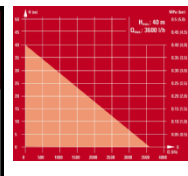

Einhell Germany AG

Einhell

CLASSIC

GC-WW 6036

Water Works

Item No.: 4173118

Ident No.: 11016

Bar Code: 4006825623574

The GC-WW 6036 domestic waterworks enables clear water to be delivered from reservoirs, wells and shafts for use in irrigation systems, washing equipment, toilet flush systems and much more besides. Its robust 600 W motor delivers up to 3,600 liters of water per hour.

Features

- Complete with pressure switch for automatic control
- Integrated pressure gauge
- Tank 20 l
- Separate water filler screw for easy starting
- Water drain screw for easy draining of residual water
- Permanent water supply (house/garden) with constant pressure
- Sturdy feet including holes for ground/floor anchoring

Technical Data

- Mains supply	230 V | 50 Hz
- Power	600 W
- Max. delivery capacity	3600 L/h
- Max. delivery height	40 m
- Max. pressure	4 bar
- Max. suction height	8 m
- Max. water temperature	35 °C
- Max. activation pressure	1.5 bar
- Max. cut off pressure	3 bar
- Suction connection	33,3mm (R1 IG)
- Pressure connection	33,3mm (R1 IG)
- Tank volume	20 L
- Power cord	1.5 m | H07RN-F

Logistic Data

- Product weight	14.32 kg
- Gross weight single packaging	16.9 kg
- Dimensions single packaging	480 x 300 x 523 mm
- Pieces per export carton	1 Pieces
- Gross weight export carton	16.9 kg
- Dimensions export carton	480 x 300 x 523 mm
- Container quantity (20"/40"/40"HC)	365 | 730 | 0