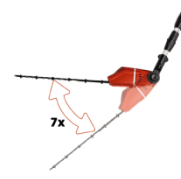

Logistic Data

- Product weight (kg)	4.92
- Gross weight (kg)	6.64
- Dimensions single packaging	205 x 122 x 1215 mm
- Pieces per export carton	3 Pieces
- Gross weight of export carton	21 kg
- Dimensions export carton	1230 x 370 x 245 mm
- Container quantity (20"/40"/40"HC)	750 | 1551 | 1701