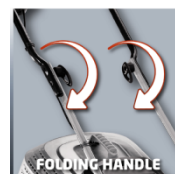

3 X AXIAL CUTTING HEIGHT ADJUSTMENT

CABLE STRAIN RELIEF

LAWN PROTECTING WHEELS

FOLDING HANDLE

POWER CARBON MOTOR

3 X AXIAL CUTTING HEIGHT ADJUSTMENT

LOW WEIGHT EASY HANDLING

NEAR-EDGE MOWING