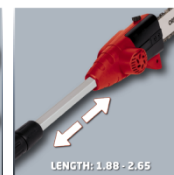

GC-LC 1815 T

CI Pole-Mounted Powered Pruner

Item No.: 3410705

Ident No.: 11025

Bar Code: 4006825598124

The GC-LC 1815 T cordless pole-mounted pruner is an efficient tool for the safe and effortless pruning of high branches from ground level where there is no connection to the electric power grid. This tool is equipped with a powerful 18 V / 1.500 mAh lithium ion interchangeable battery and a 1-hour high-speed battery charger, which together enable long, uninterrupted work sessions. The telescopic handle can be locked at any length from 185 cm to 265 cm for exact adjustment to the required working height.

Features

- Lithium-ion interchangeable battery 18 V / 1.500 mAh
- 1 h charger
- OREGON high-quality rail and chain
- Infinitely lockable telescopic handle
- Additional holding area
- Adjustable carrying strap
- Oil container for automatic chain lubrication
- Tool for tensioning the sawing chain

Technical Data

- Accumulator	18 V | 1500 mAh | Li-Ion
- Max. running time	30 min
- Charging time	1h
- Sword length	242 mm
- Cutting length	20 cm
- Cutting speed	2.83 m/s
- Capacity of oil tank	20 mL
- Length of telescope bar	188 - 265 cm
- Number of accumulators	1 Pieces

Logistic Data

- Product weight	3.8 kg
- Gross weight single packaging	5.7 kg
- Dimensions single packaging	1670 x 150 x 115 mm
- Pieces per export carton	2 Pieces
- Gross weight export carton	11.4 kg
- Dimensions export carton	169 x 160 x 25 mm
- Container quantity (20"/40"/40"HC)	828 | 1764 | 1960