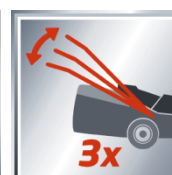

Logistic Data

- Product weight	21 kg
- Gross weight single packaging	25.2 kg
- Pieces per export carton	1 Pieces
- Gross weight export carton	25.2 kg
- Dimensions single packaging	820 x 485 x 445 mm
- Dimensions export carton	825 x 480 x 445 mm
- Container quantity (20"/40"/40"HC)	165 | 330 | 0