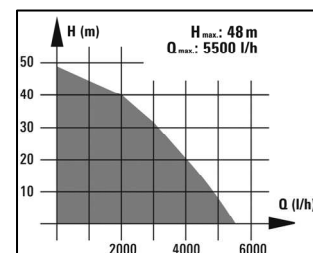

As special accessory available:

Suction hose 7 m
Einhell Grey

Art.-N.: 41.736.45
Bar code: 4006825 549102

Suction hose 4 m
Einhell Grey

Art.-No.: 41.736.35
Bar code: 4006825 549058

Pre-Filter VF 12
Einhell Grey

Art.-No.: 41.738.01
Bar code: 4006825 549188

Pre-Filter VF 25
Einhell Grey

Art.-No.: 41.738.51
Bar code: 4006825 549195

Abbildungen können nicht im Serien-Lieferumfang enthaltenes Zubehör darstellen / Illustrations can contain accessories, which are not included in standard extent of delivery. Abbildungen ähnlich, produktionsbedingte Abweichung vorbehalten / Illustration similar (in design), production-wise modifications reserved.

File: V:\Einhell-AG\TP-BK\2013\TLT-Sek\01-Sek-allgemein\Azubi\PA04-I-No-Wechsel-Anpassung-08-2013\Originale Englisch-Vorgaenger-Version\4182241_11022.doc

Erstelldatum/create date: 10.06.2008 15:52:00Aktualisiert/up dated: 28.08.2013