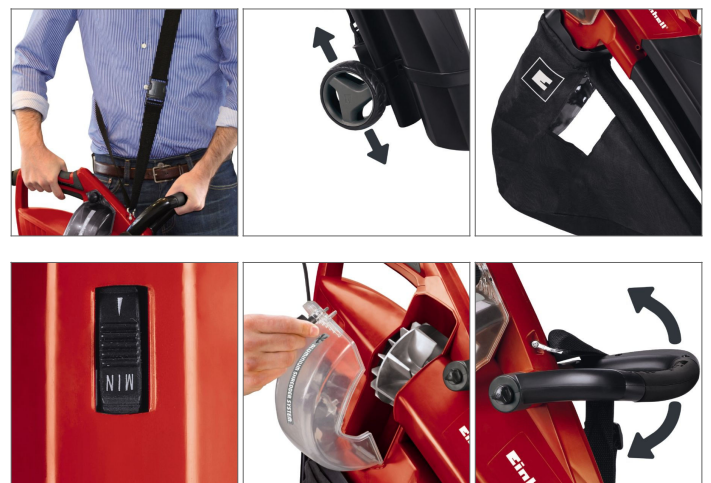

Logistic Data

• Length	360 mm
• Width	555 mm
• Height	320 mm
• Gross weight single packaging	7.5 kg
• Product weight	6.2 kg
• Container quantity (20"/40"/40")	432 | 880 | 0
• Pieces per export carton	1 pcs