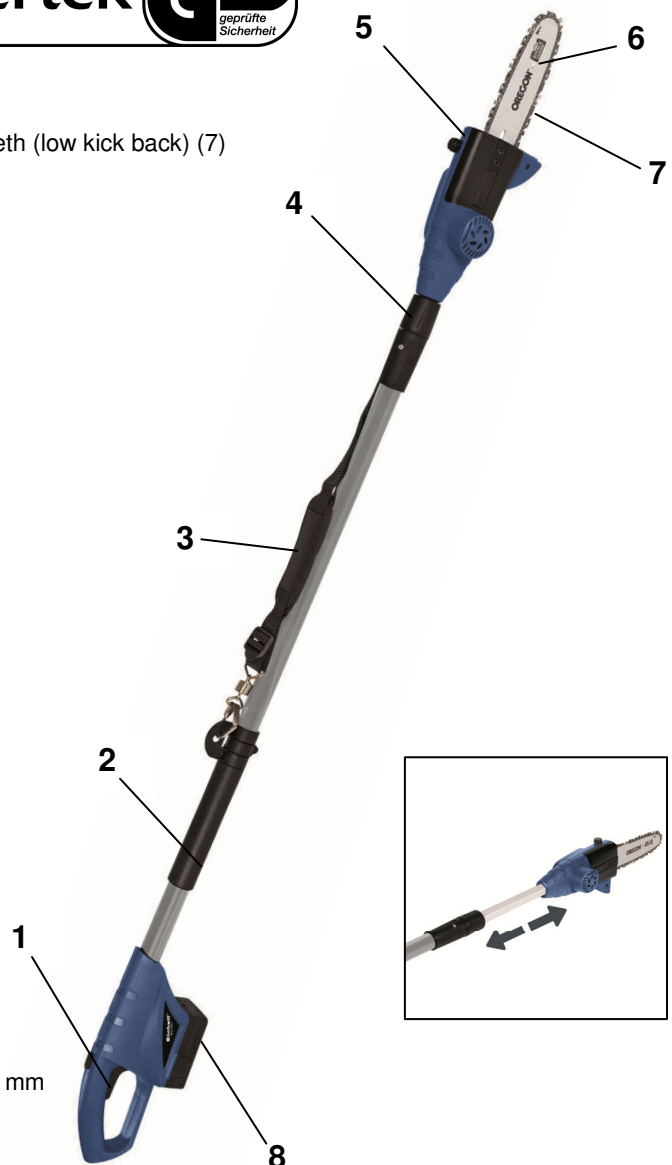

Einhell

BLUE

BG-LC 1815 T

Cl.Pole-mounted powered pruner

Art.-No. 34.107.01

This cordless pole-mounted powered pruner is excellent suitable for cutting or felling out of the ground of branches that lie higher. The length adjustable carrying belt and the additional retaining area contribute an equal weight distribution and a safe working. The length of the saw with the cutting mountings is because of the continuous extendable telescopic handle variably adjustable from approx. 1.85 m – 2.65 m. So you can reach a working height up to approx. 3.80 m.

Features

- ON -/ OFF switch (1)
- Additional retaining area (2)
- Adjustable carrying strap (3)
- Extendable telescopic handle (4)
- Oil tank (5)
- OREGON – chain bar (6)
- OREGON - Chromium chain with safety chipping teeth (low kick back) (7)
- Automatic chain lubrication
- Lithium-Ionen changing accu 18 V / 1,500 mAh (8)
- 1 h Battery charger
- Chain bar cover
- Tools for tensioning from the chain saw

Technical Data

- Length of bar: 242 mm
- Cutting length: 200 mm
- Cutting speed: 170 m/min
- Oil tank capacity approx.: 20 ml
- Product weight without chain and without sword: 4.2 kg

Battery charger

- Output voltage: 21 V d.c.
- Output current: 1.8 A

Li-Ion Accu

- Voltage: 18 V d.c.
- Capacity: 1.5 Ah
- Accu runtime: mind. 30 min.

Logistic Information

- Net weight: 5.1 kg
- Gross weight: 5.9 kg
- Packaging dimensions: 1670 x 150 x 115 mm
- Bar code: 4006825 579956
- Sales unit: 1 pc