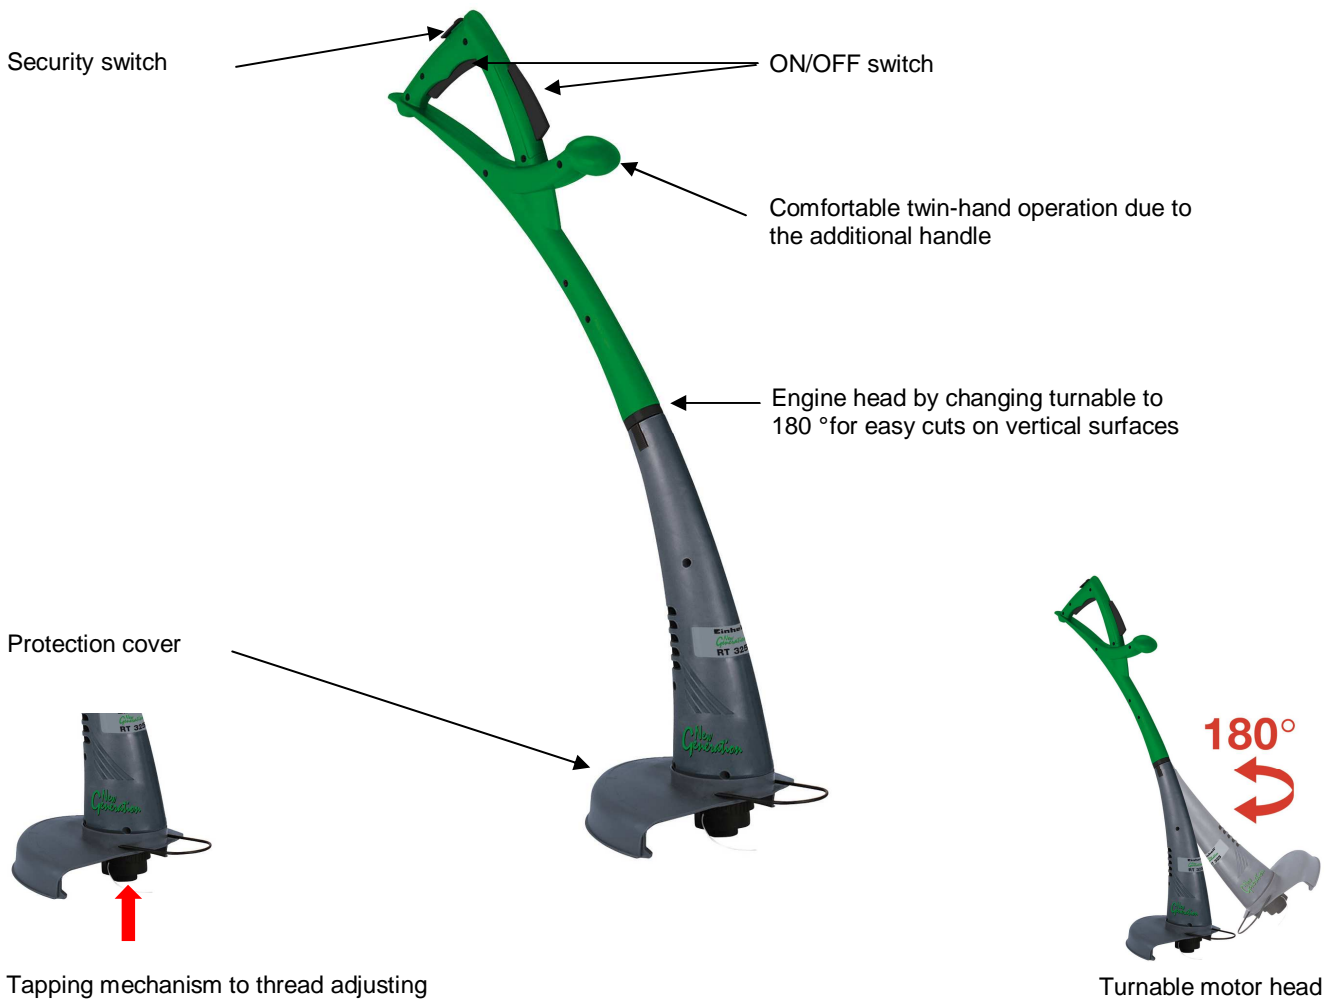

Einhell®

NEW GENERATION

The manageable solution for the problem zones in the garden!

For cutting grass, also in difficult areas, like along fences and walls, between and under bushes – everywhere the lawn mower cannot be used any longer or where the grass is already too high. With its strong motor of 350 watts the lawn trimmer is a practical helper to keep the garden tidy. The rotating nylon thread cuts the grass as neat as the knife of the lawn mower.

The engine head can be around turned 180° and is therefore suitable to comfortably cut at vertical surfaces.

The tapping mechanism is particularly comfortable to the thread adjusting. The trimmer is enormously space saving.

Tapping mechanism to thread adjusting

Turnable motor head

RT 325 Electric Grass Trimmer

As special accessory available: Substitute thread spool:

Art.-No.: 34.050.15
Ident-No.: 01015
Bar-Code: 4006825510218

The manageable solution for the problem zones in the garden!

Features:

- Dismountable into two parts
- Engine head by changing turnable to 180 °
- Space saving storage
- Double line cutting feature
- Thread feed just by pressing against ground
- Sturdy universal motor