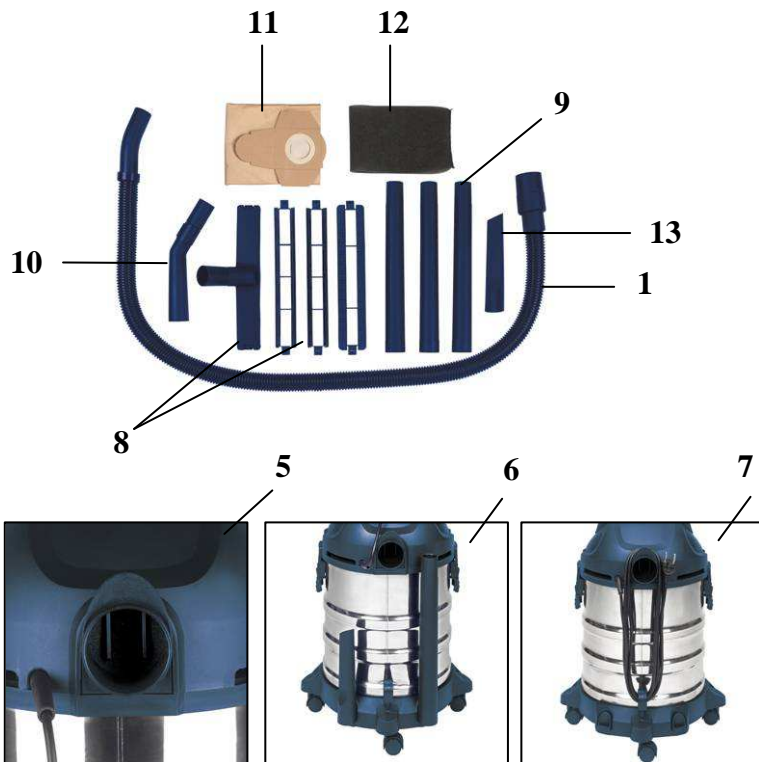

# Wet-Dry Vacuum Cleaner HPS 1300/1

Art.-No.: **23.420.31**

Bar code: **4006825500554**

Sales unit: **1 pc**

The HPS 1300 INOX is an allround vacuum cleaner. You can clean rough, fine, dry or wet dirt and even liquids without any problems. The wet-dry vacuum cleaner is switched off automatically due to a protection float switch when liquid is suctioned.

### Features:

- 36 mm tube system (1)
- Carrying handle (2)
- 20 l Stainless steel vessel (3)
- 4 pcs castors (4)
- Blow adapter (5)
- Cable bracket (6)
- Accessory bracket (7)

### Technical data:

- Mains voltage: 230 V ~ 50 Hz
- Input power: 1250 watts
- Length of suction pipe: 1.5 m
- Vessel capacity: 20 l
- Weight: 6.8 kg
- Packing dimensions: 330 x 330 x 480 mm

### Standard accessory:

- 1 suction hose Ø 36 mm (1)
- 1 universal nozzle with 3 different attachments (8)
- 3 extension pipes Ø 36 mm (9)
- 1 handle with air regulation (10)
- 1 dust collection bin (11)
- 1 foam filter (12)
- 1 crevice nozzle (13)