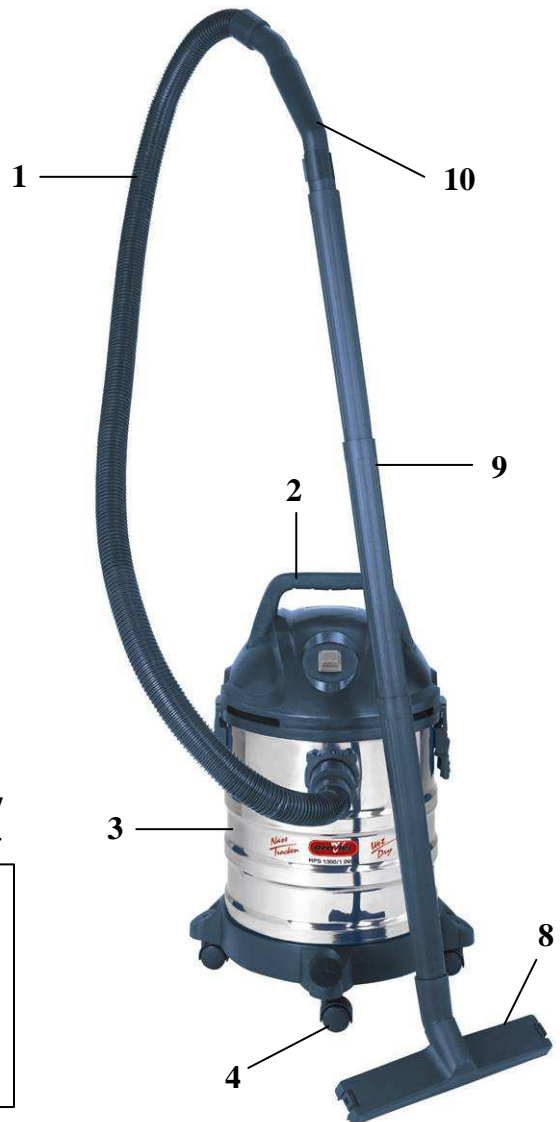

# Wet-Dry Vacuum Cleaner HPS 1300/1

Art.-No.: **23.420.31**

Bar code: **4006825500554**

Sales unit: **1 pc**

The HPS 1300 INOX is an allround vacuum cleaner. You can clean rough, fine, dry or wet dirt and even liquids without any problems. The wet-dry vacuum cleaner is switched off automatically due to a protection float switch when liquid is suctioned.

### Features:

- 36 mm tube system (1)
- Carrying handle (2)
- 20 l Stainless steel vessel (3)
- 4 pcs castors (4)
- Blow adapter (5)
- Cable bracket (6)
- Accessory bracket (7)

### Technical data:

- Mains voltage: 230 V ~ 50 Hz
- Input power: 1250 watts
- Length of suction pipe: 1.5 m
- Vessel capacity: 20 l
- Weight: 6.8 kg
- Packing dimensions: 330 x 330 x 480 mm

### Standard accessory:

- 1 suction hose Ø 36 mm (1)
- 1 universal nozzle with 3 different attachments (8)
- 3 extension pipes Ø 36 mm (9)
- 1 handle with air regulation (10)
- 1 dust collection bin (11)
- 1 foam filter (12)
- 1 crevice nozzle (13)