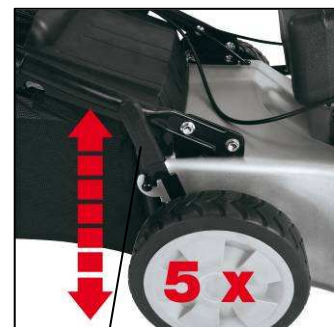

Logistic data

■ Net weight:	35.8 kg
■ Gross weight:	40.2 kg
■ Packing dimensions:	905 x 580 x 460 mm
■ Bar code:	4006825540930
■ Sales unit:	1 pc