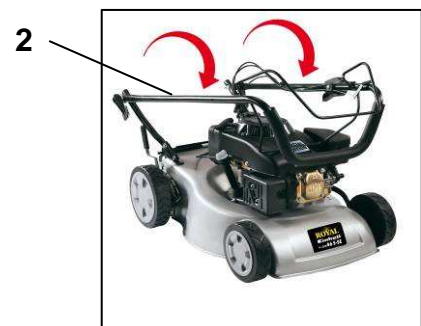

Logistic data

■ Net weight:	35.8 kg
■ Gross weight:	40.2 kg
■ Packing dimensions:	905 x 580 x 460 mm
■ Bar code:	4006825540930
■ Sales unit:	1 pc