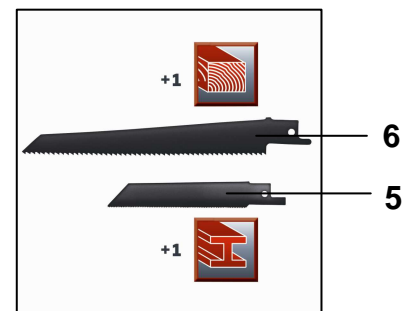

Standard accessories

- Saw blade for metal (5)
- Saw blade for wood (6)

Technical Data

- Mains: 230 - 240 V ~ 50 Hz
- Power: 650 W
- Strokes: 500 – 3,000 min⁻¹
- Cutting depth max. (wood / metal): 150 / 10 mm
- Saw blade thickness: 0.5 – 1.4 mm
- Stroke height: 20 mm
- Product weight: 2.8 kg

Logistic Data

- Net weight: 2.9 kg
- Gross weight: 3.2 kg
- Packing dimensions: 490 x 80 x 180 mm
- Bar code: 4006825 585292
- Sales unit: 5 pcs

As special accessory available:

2 pcs saw blade set

Art.-No.: 43.261.30