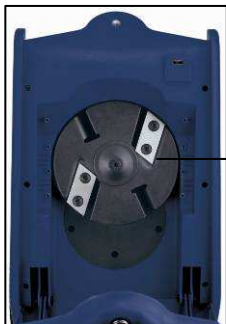

Einhell

BLUE

BG-KS 2040 Garden Shredder

Art.-No. 34.303.62

The high performance electric garden shredder hackles reliably down trees and hedges, branches and bushes. The funnel tube is protected by a rubber lamella to avoid throwing away the material to the top. The tilting placed knives prevent a block by a professional operation and they support an efficient move-in from the material and make a problem-free ejection possible.

Features

- Motor safety switch
- 2 pcs twin-sided knives made of special steel (1)
- Tilting tube with protection locking (2)
- Funnel tube with rubber lamella
- Robust mobile carriage
- tilted placed knives

Standard accessory

- Garden waste bag (3)
- Stopper (not illustrated)

Technical Data

- | | |
|--------------------------|-------------------------|
| ■ Mains: | 230 V ~ 50 Hz |
| ■ Power: | 2,000 watts |
| ■ Size of branches max.: | Ø 40 mm |
| ■ Idle speed: | 4,500 min ⁻¹ |
| ■ Net weight: | 12.1 kg |
| ■ Gross weight: | 16.8 kg |
| ■ Packing dimensions: | 730 x 320 x 420 mm |
| ■ Bar code: | 4006825 548594 |
| ■ Sales unit: | 1 pc |